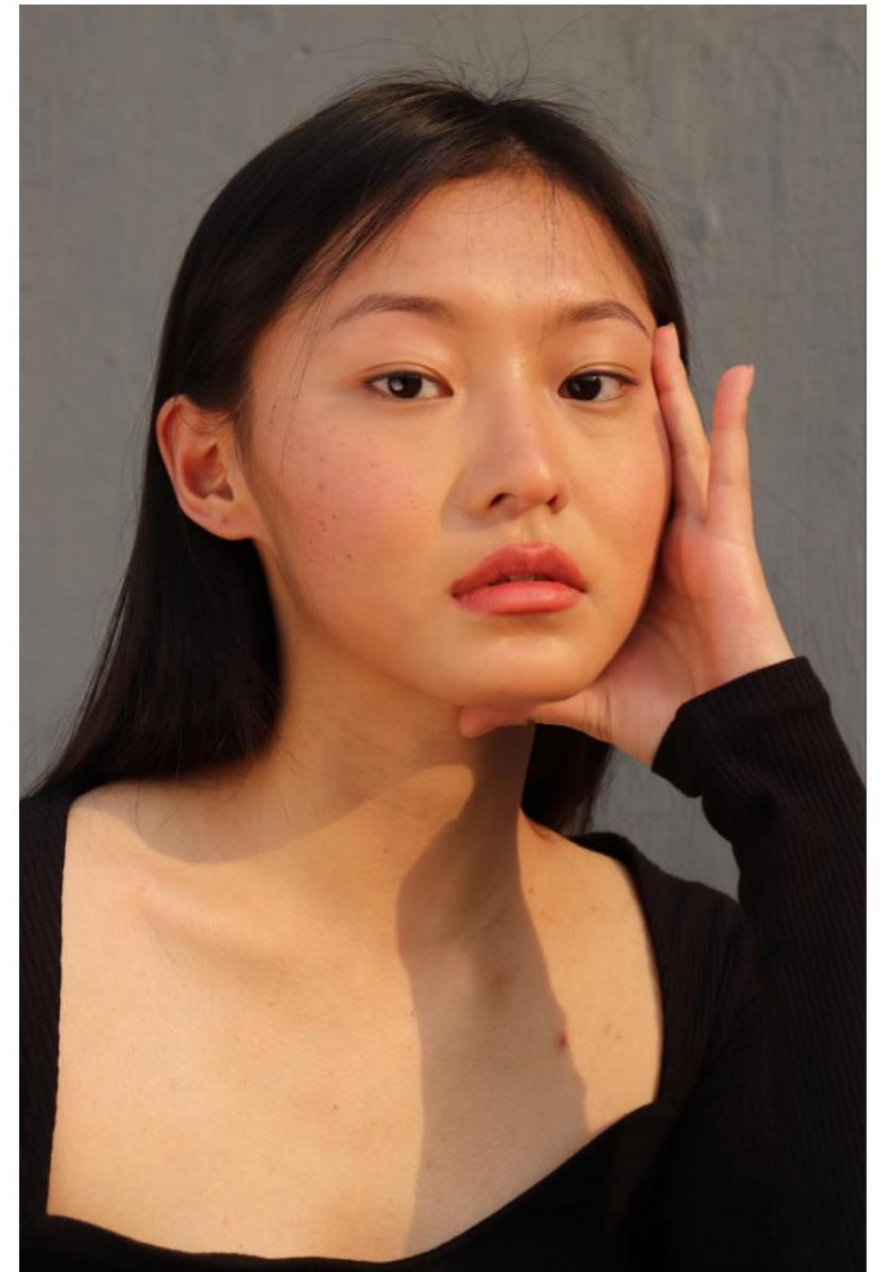

Norzin

Height - 5'6

Bust - 33

Waist- 26

Hip - 36

Shoe size - UK 4

Eye color - dark brown

Hair color - dark brown

@norzinyankee

NINJAS MODELS