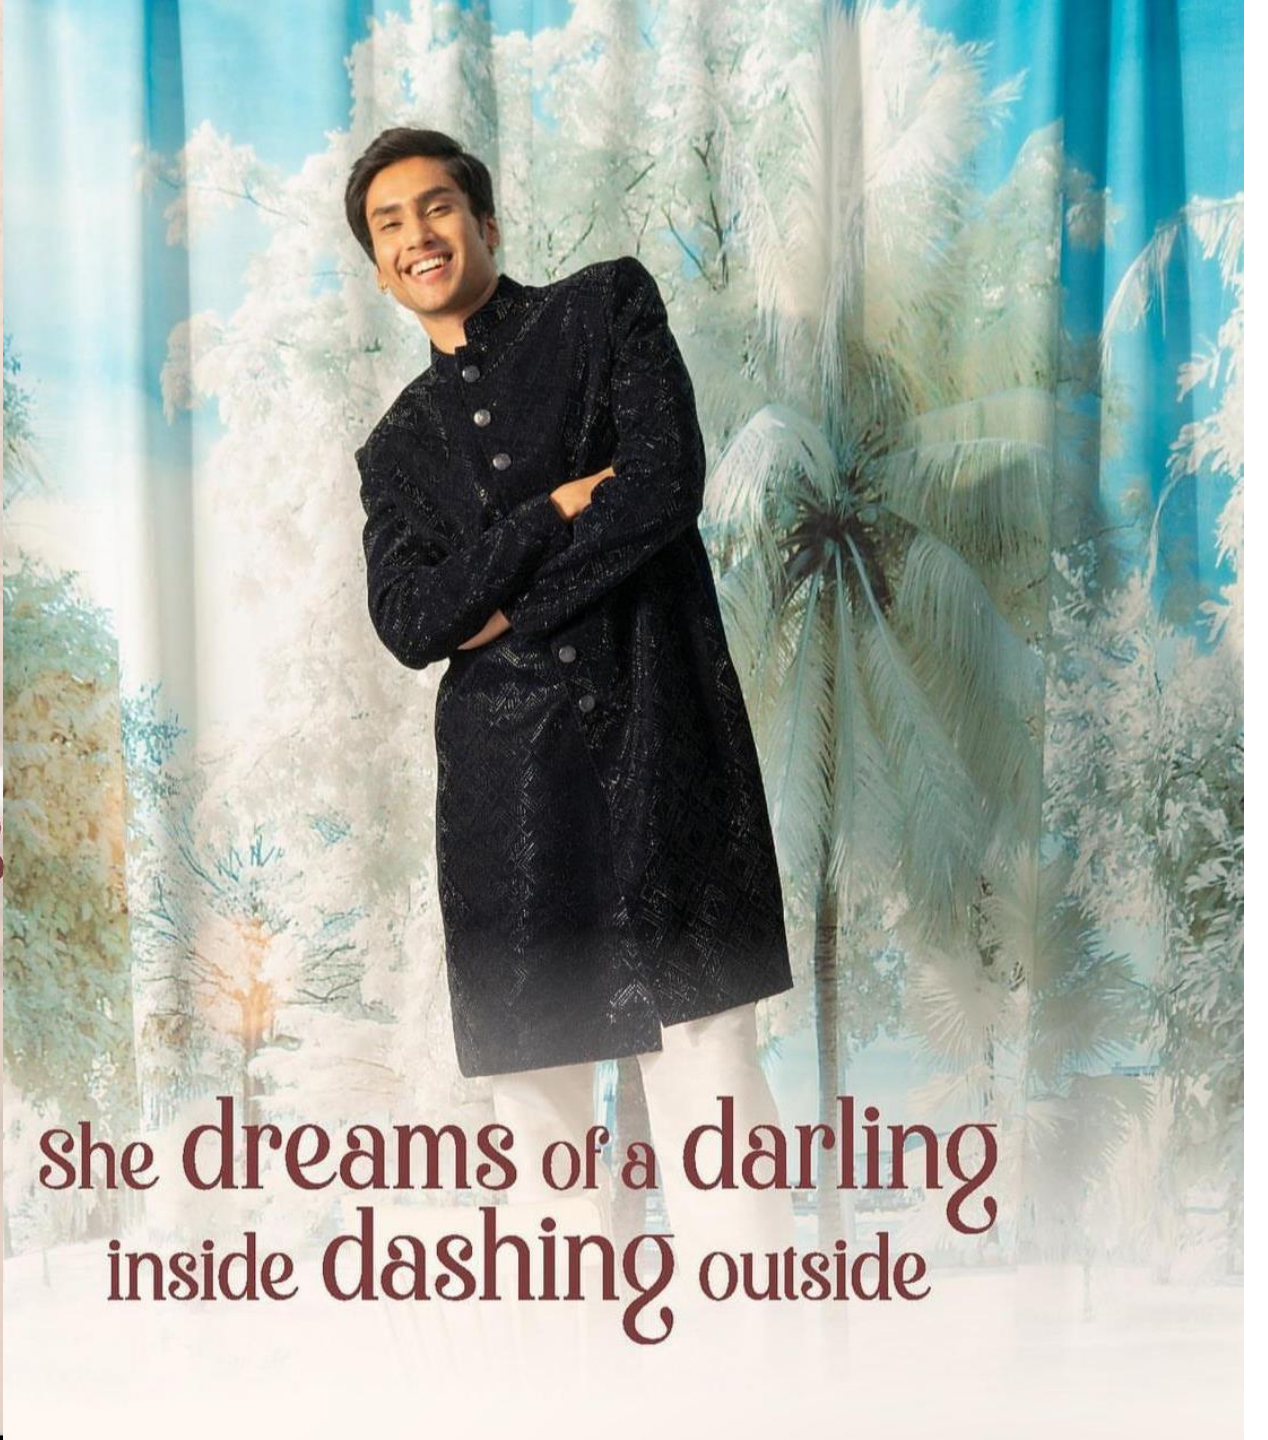

Robik Singh

height: 6'1

Chest: 36

waist: 28

Hips: 36

shoes: UK 11

eyes: brown

Hair: black

@robiksinghofficial

NINJAS MODELS

Man
of her
Dreams

Man
of her
Dreams

she dreams of a darling
inside dashing outside