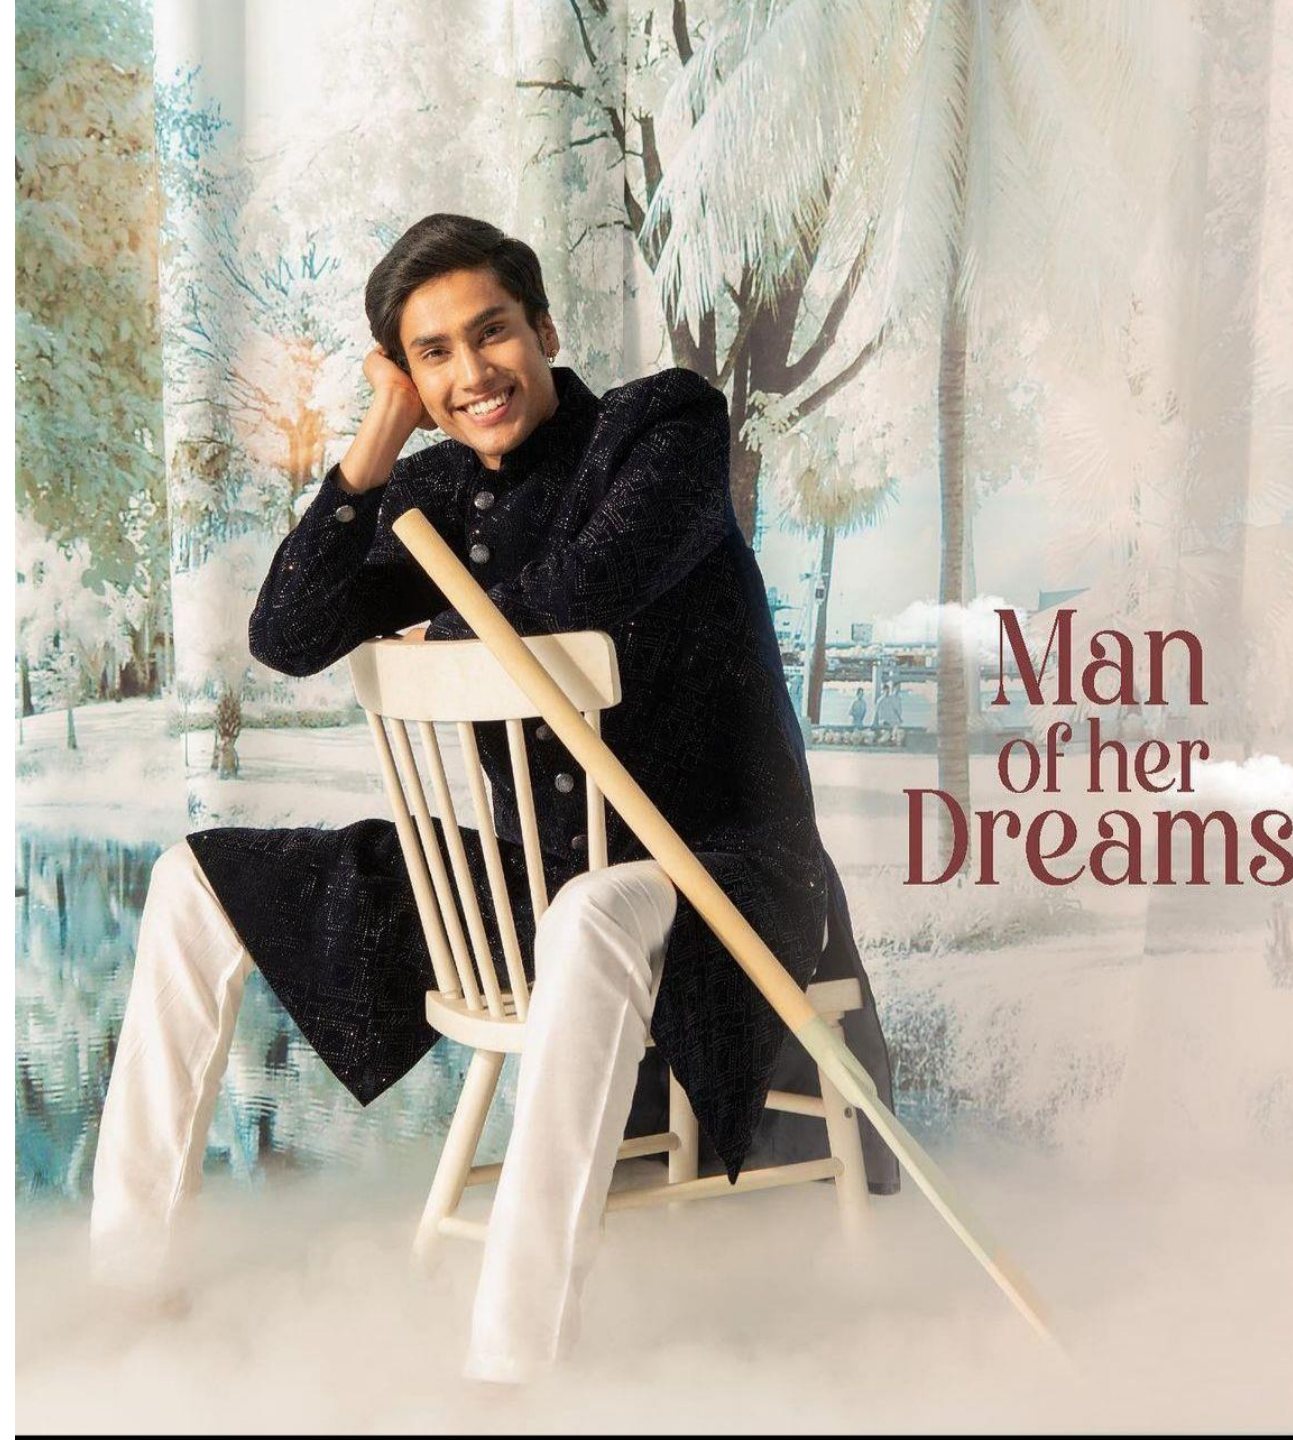

Robik Singh

height: 6'1

Chest: 36

waist: 28

Hips: 36

shoes: UK 11

eyes: brown

Hair: black

@robiksinghofficial

NINJAS MODELS

Man
of her
Dreams

Man
of her
Dreams

she dreams of a darling
inside dashing outside