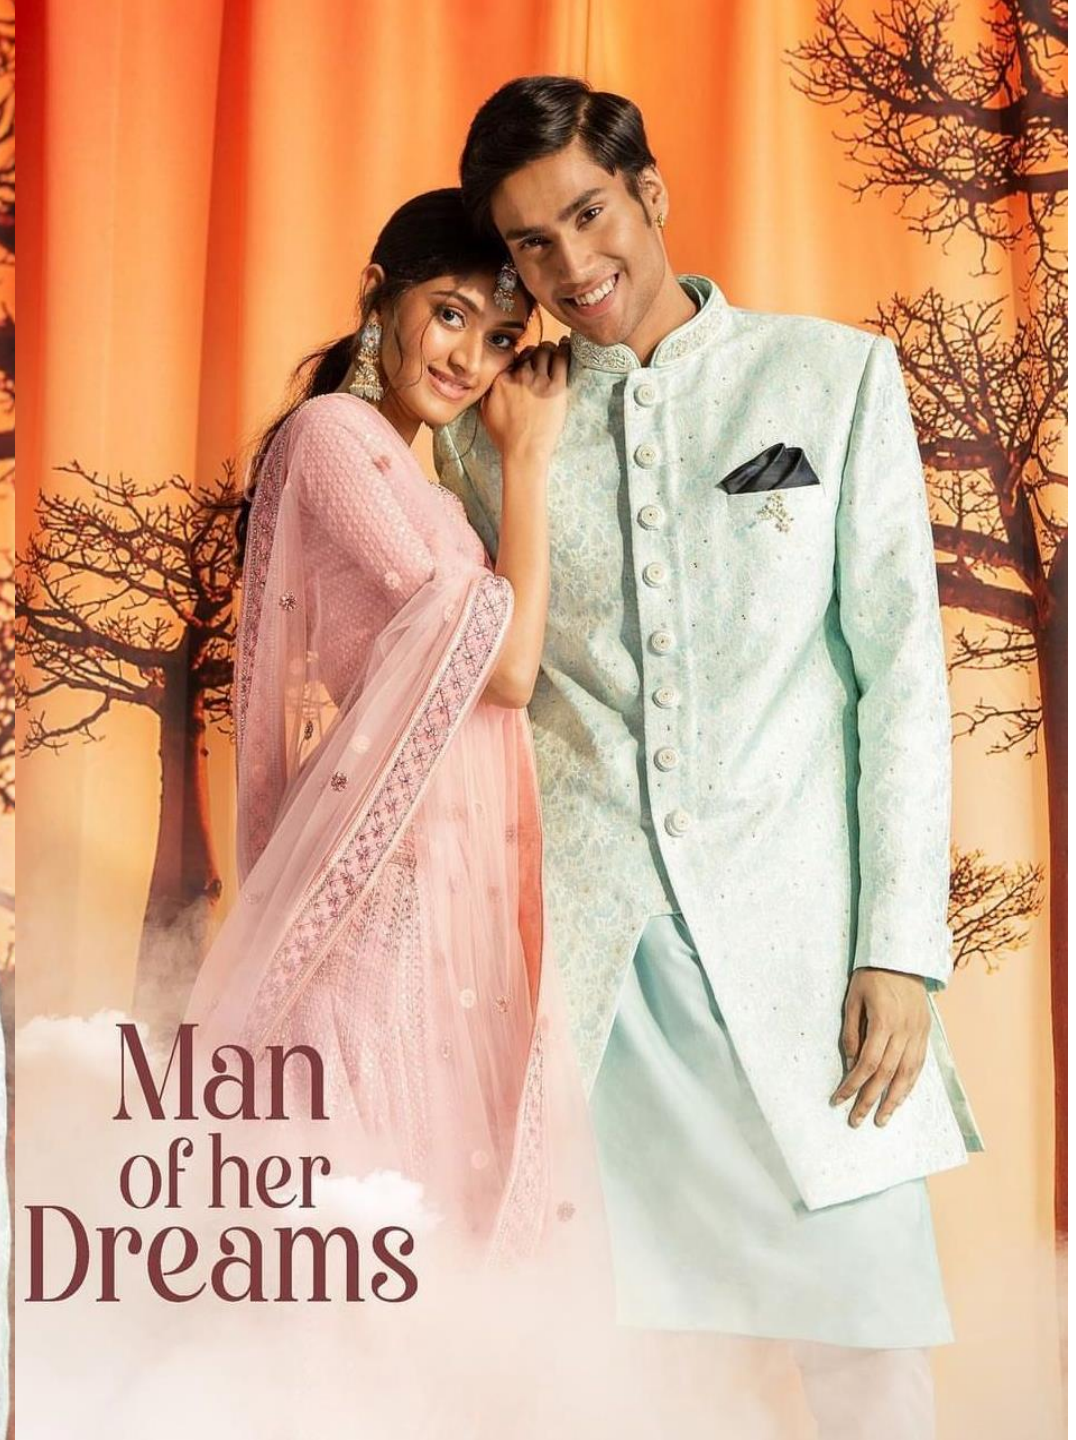

Robik Singh

height: 6'1

Chest: 36

waist: 28

Hips: 36

shoes: UK 11

eyes: brown

Hair: black

@robiksinghofficial

NINJAS MODELS

Man
of her
Dreams

Man
of her
Dreams

she dreams of a darling
inside dashing outside