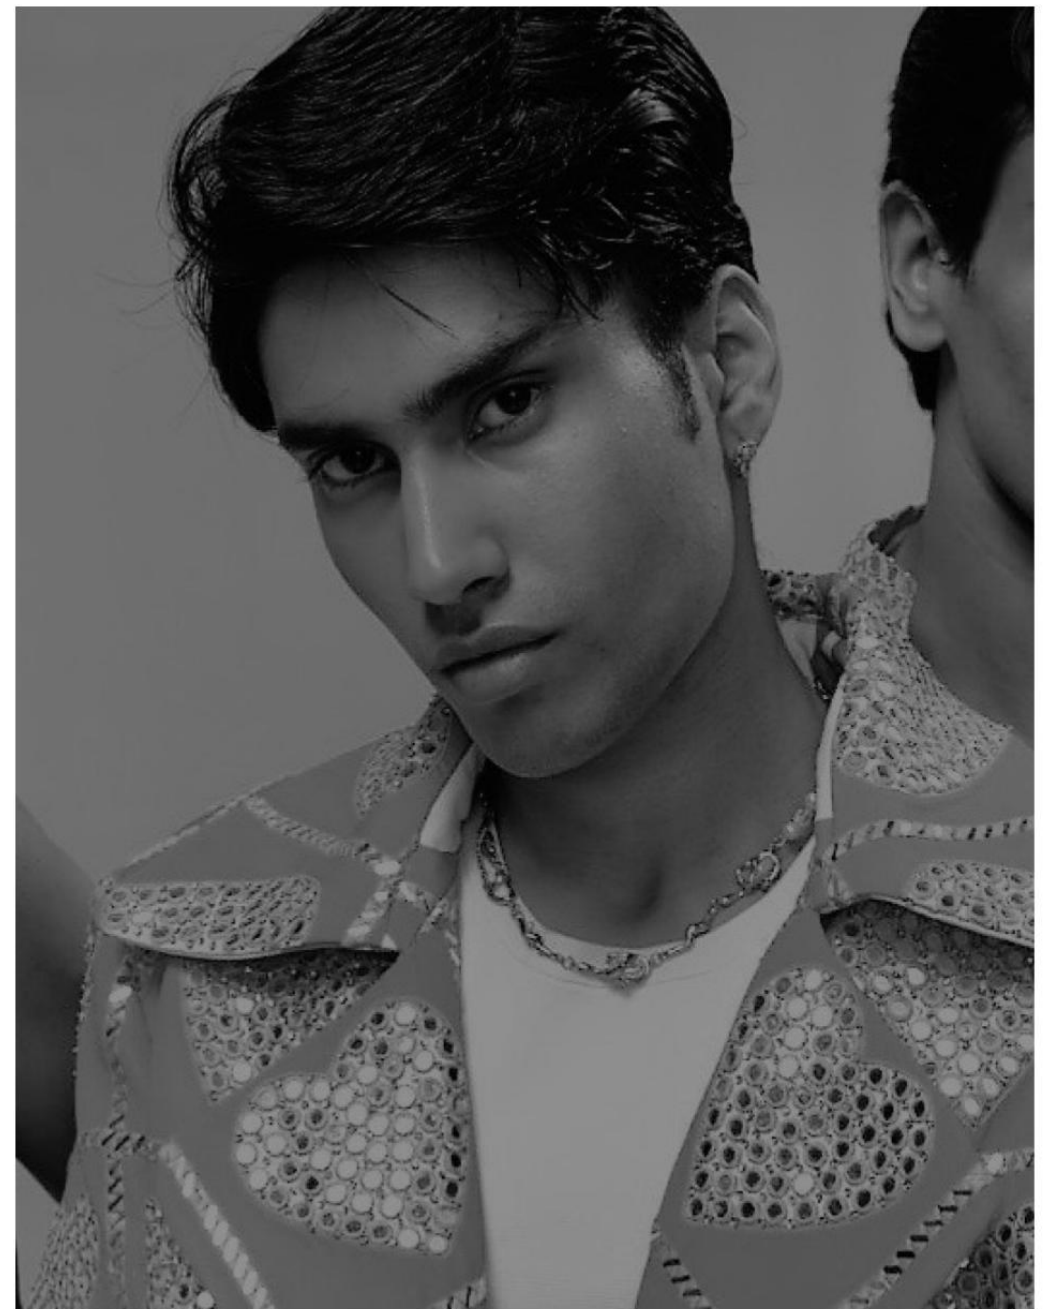

Robik Singh

height: 6'1

Chest: 36

waist: 28

Hips: 36

shoes: UK 11

eyes: brown

Hair: black

@robiksinghofficial

NINJAS MODELS

Man
of her
Dreams

Man
of her
Dreams

she dreams of a darling
inside dashing outside