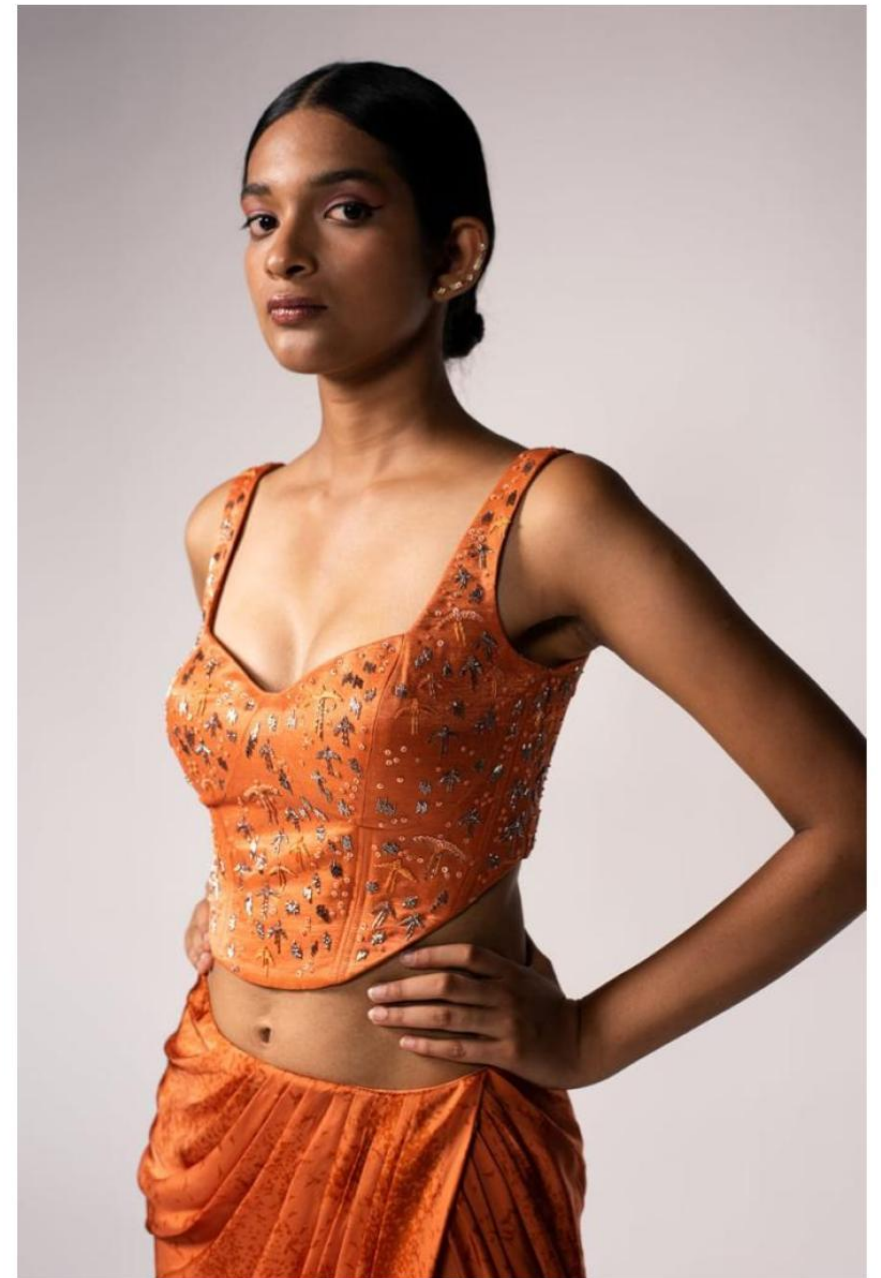

Delisha

Height - 5'11.5

Bust- 32

Waist- 27.5

Hip - 38

Shoe size - UK 7.5

Eye color - Black

Hair color - Black

@delisha.panda

NINJAS MODELS