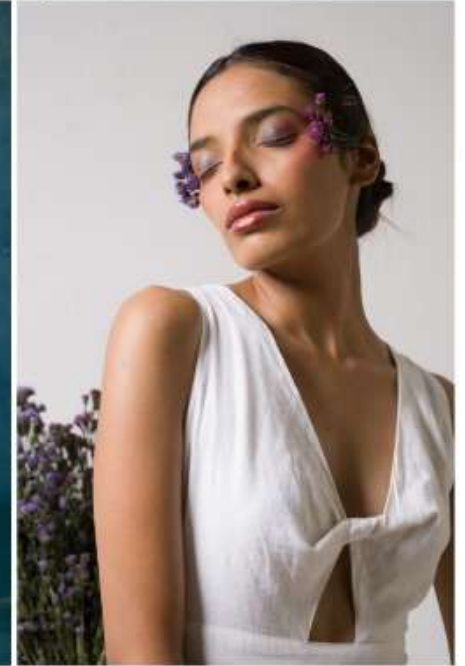

NAVANEETHA

NINJAS

height 5'6 bust 30 waist 24.5 hips 34 shoe UK 4.5